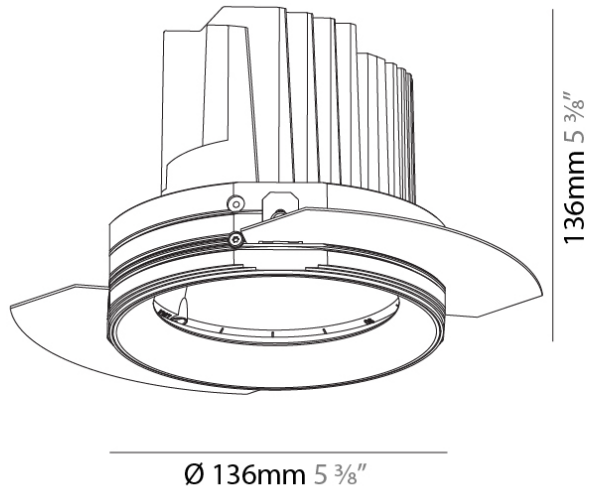

ELECTRICAL

Lamp Type: LED (Zhaga Standard)
Input Wattage (W): 13.2 / 16.5
Total Output Wattage (W): 12.1 / 14.7
Dimming: Tri-Mode (Non-Dimming and Phase Dimming (120Vac only) and 0-10V Dimming)
Driver Included: No
Driver Location: Recessed Housing
Driver Type: Constant Current - Universal
Driver Class: Class 2
Housing: See components
Input Voltage (V): 120 - 277
Constant Current (MA): 350

LED

Number of LEDs: 1
Color Temperature (°K): 2700 / 3000 / 3500 / 4000
Max. Delivered Lumen (lm): 870 / 970 / 1038 / 1060
Nominal Lumen (lm): 960 / 1070 / 1156 / 1180
CRI: >90 CRI
Efficiency (%): 90.5
Lamp Life (hrs): 50000
Upon Request: RGB-W Tunable White Special Color Temperature Special LED

OPTICAL

Reflector: 10
Beam Angle: Narrow
Adjustability: Rotational 355°; Tilt 30°
Upon Request: Special Beam Angles

RATINGS AND CERTIFICATIONS

382, F 416-247-9319, www.zaneen.com
Certified by Intertek for North American Standards. At the end of the existing Model #. For assistance on 'custom' specifications, contact zteam@zaneen.com.
In a constant effort to supply the best product, we reserve the right to change specifications or materials without notice. The most recent specification sheets are found at zaneen.com
IP rating: IP20

140mm 5 1/2" | 150mm 5 7/8" | 10 | 12 1/2 | 15 | 25mm ± 30° | 355° | ↑