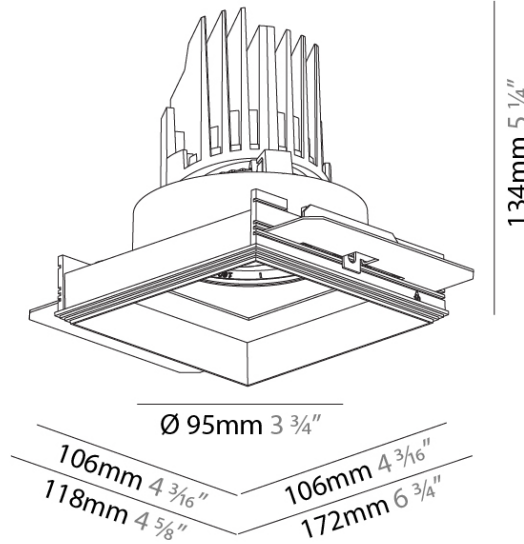

ELECTRICAL

Lamp Type: LED (Zhaga Standard) _____

Input Wattage (W): 13.2 / 16.5 _____

Total Output Wattage (W): 12.1 / 14.7 _____

Dimming: Tri-Mode (Non-Dimming and Phase Dimming (120Vac only) and 0-10V Dimming) _____

Driver Included: No _____

Driver Location: Recessed Housing _____

Driver Type: Constant Current - Universal _____

Driver Class: Class 2 _____

Housing: See components _____

Input Voltage (V): 120 - 277 _____

Constant Current (MA): 350 _____

LED

Number of LEDs: 1 _____

Color Temperature (°K): 2700 / 3000 / 3500 / 4000 _____

Max. Delivered Lumen (lm): 850 / 950 / 1019 / 1040 _____

Nominal Lumen (lm): 960 / 1070 / 1156 / 1180 _____

CRI: >90 CRI _____

Efficiency (%): 88.5 _____

Lamp Life (hrs): 50000 _____

Upon Request: RGB-W Tunable White Special Color Temperature Special LED _____

OPTICAL

Reflector?: 10 _____

Adjustability: Rotational 355°; Tilt 30° _____

Upon Request: Special Beam Angles _____

RATINGS AND CERTIFICATIONS

© 2024 Zaneen LLC, 10000 88-3382, F 416-247-9319, www.zaneen.com

Available for international specifications by adding "INT" at the end of the existing Model #. For assistance on 'custom' specifications, contact zteam@zaneen.com. In a constant effort to supply the best product, we reserve the right to change specifications or materials without notice. The most recent specification sheets are found at zaneen.com

IP rating: IP20